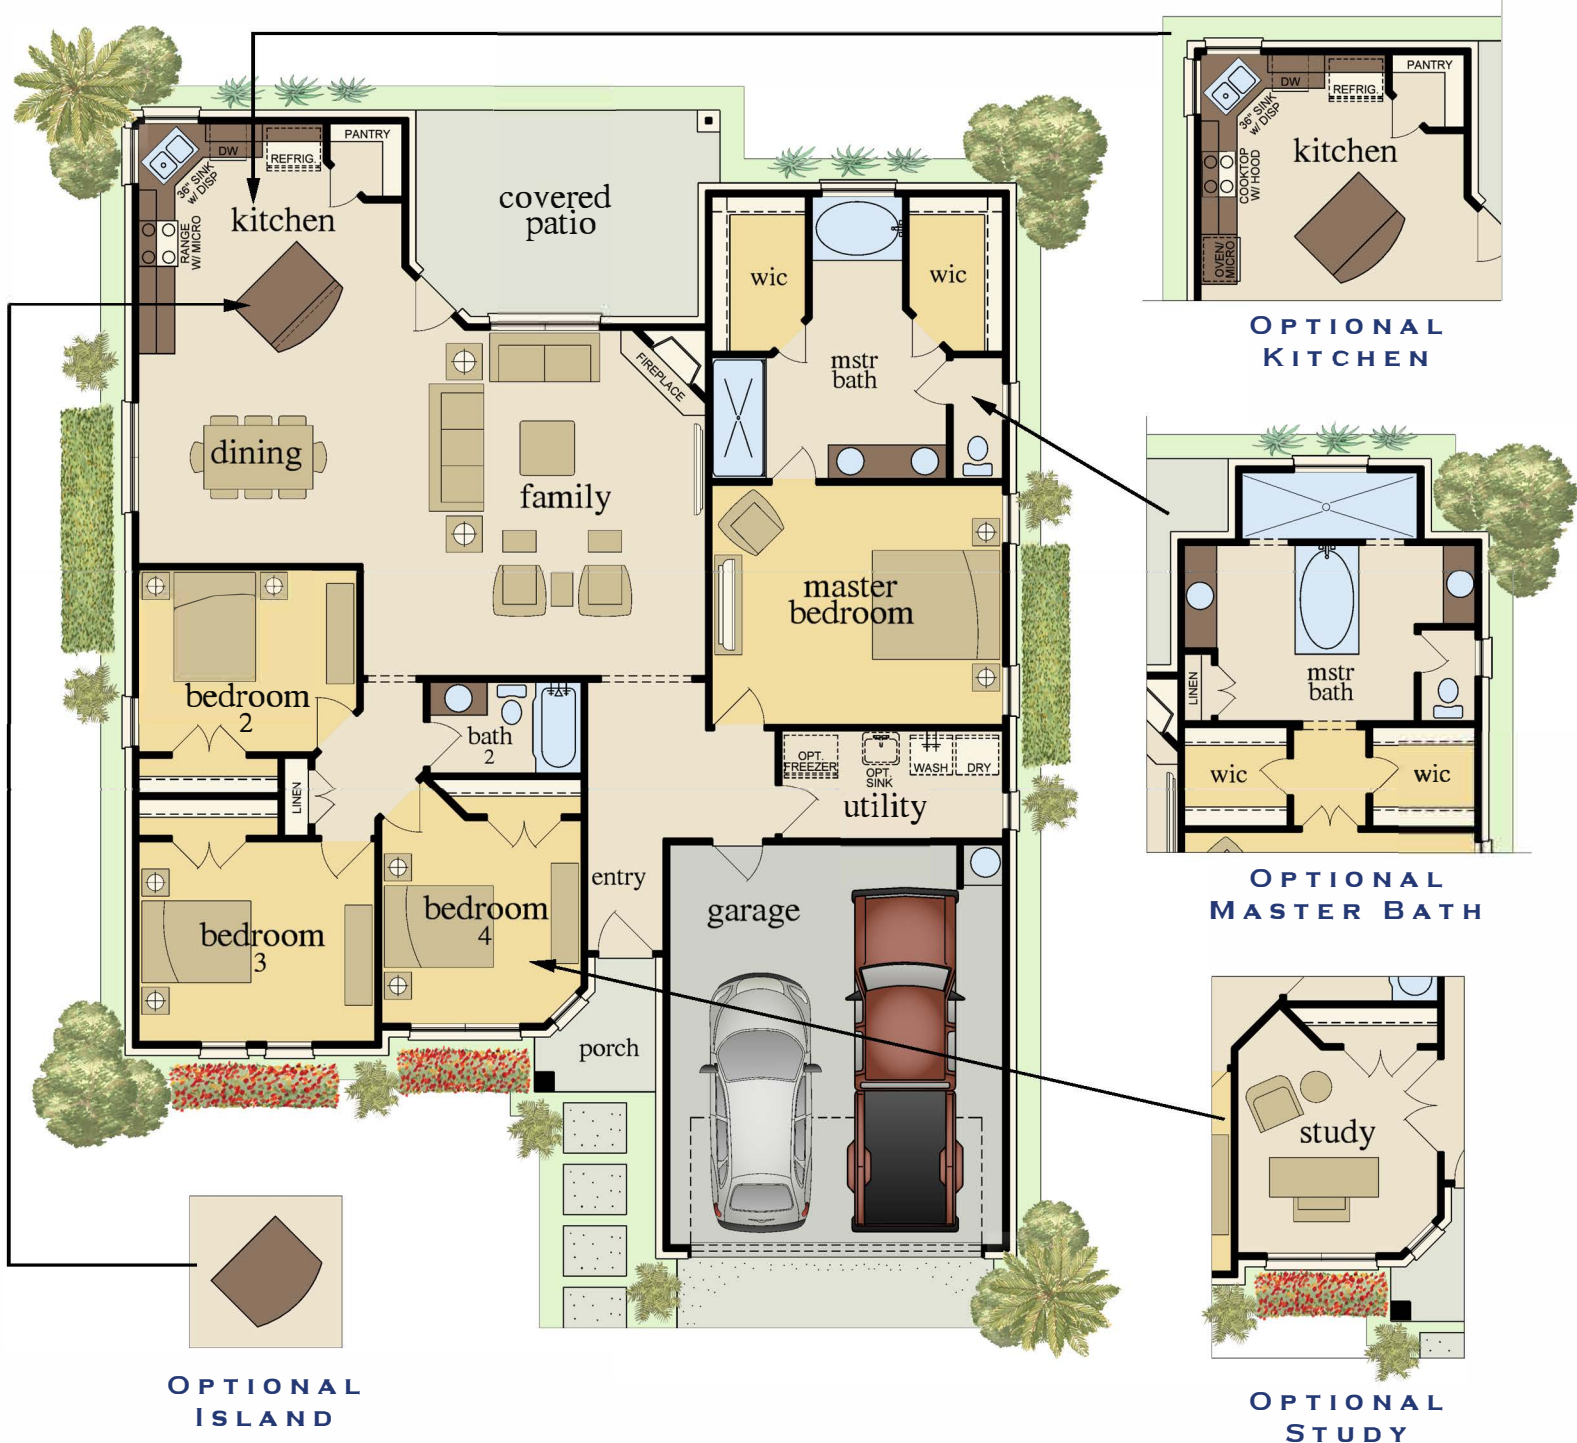

CAROTHERS
EXECUTIVE HOMES

MONTE CARLO
2094 sq ft

254.773.0600 SALES LINE | www.CAROTHERSTX.com | FOURTH GENERATION HOME BUILDER

SQUARE FOOTAGE & DIMENSIONS ARE APPROXIMATE. PRICING WILL VARY BASED ON LOT SELECTION, OPTIONS SELECTED & CUSTOMIZATION.

TO IMPROVE OUR DESIGN, FEATURES ARE SUBJECT TO CHANGE WITHOUT NOTICE. © PROTECTED BY COPYRIGHT LAWS.

CAROTHERS
EXECUTIVE HOMES

MONTE CARLO
2094 sq ft

ELEVATION 'A'

ELEVATION 'B'

254.773.0600 SALES LINE | www.CAROTHERSTX.com | FOURTH GENERATION HOME BUILDER

SQUARE FOOTAGE & DIMENSIONS ARE APPROXIMATE. PRICING WILL VARY BASED ON LOT SELECTION, OPTIONS SELECTED & CUSTOMIZATION.
TO IMPROVE OUR DESIGN, FEATURES ARE SUBJECT TO CHANGE WITHOUT NOTICE. © PROTECTED BY COPYRIGHT LAWS.