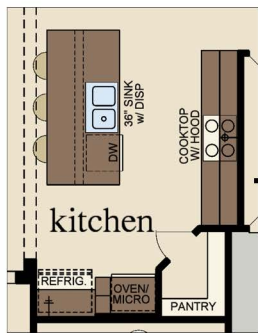

CAROTHERS
EXECUTIVE HOMES

CLINTON
2660 sq ft

OPTIONAL
KITCHEN

254.773.0600 SALES LINE | www.CAROTHERSTX.com | FOURTH GENERATION HOME BUILDER

SQUARE FOOTAGE & DIMENSIONS ARE APPROXIMATE. PRICING WILL VARY BASED ON LOT SELECTION, OPTIONS SELECTED & CUSTOMIZATION.
TO IMPROVE OUR DESIGN, FEATURES ARE SUBJECT TO CHANGE WITHOUT NOTICE. © PROTECTED BY COPYRIGHT LAWS.

CAROTHERS
EXECUTIVE HOMES

CLINTON
2660 sq ft

ELEVATION 'A'

254.773.0600 SALES LINE | www.CAROTHERSTX.com | **FOURTH GENERATION HOME BUILDER**

SQUARE FOOTAGE & DIMENSIONS ARE APPROXIMATE. PRICING WILL VARY BASED ON LOT SELECTION, OPTIONS SELECTED & CUSTOMIZATION.