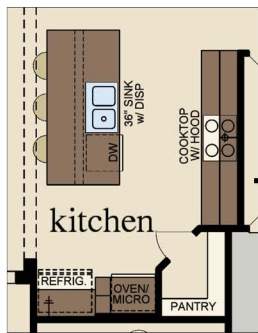

CAROTHERS
EXECUTIVE HOMES

CLINTON
2660 sq ft

OPTIONAL
KITCHEN

512.763.2122 SALES LINE | www.CAROTHERSTX.com | FOURTH GENERATION HOME BUILDER

SQUARE FOOTAGE & DIMENSIONS ARE APPROXIMATE. PRICING WILL VARY BASED ON LOT SELECTION, OPTIONS SELECTED & CUSTOMIZATION.
TO IMPROVE OUR DESIGN, FEATURES ARE SUBJECT TO CHANGE WITHOUT NOTICE. © PROTECTED BY COPYRIGHT LAWS.

CAROTHERS
EXECUTIVE HOMES

CLINTON
2660 sq ft

ELEVATION 'A'

512.763.2122 SALES LINE | www.CAROTHERSTX.com | **FOURTH GENERATION HOME BUILDER**

SQUARE FOOTAGE & DIMENSIONS ARE APPROXIMATE. PRICING WILL VARY BASED ON LOT SELECTION, OPTIONS SELECTED & CUSTOMIZATION.