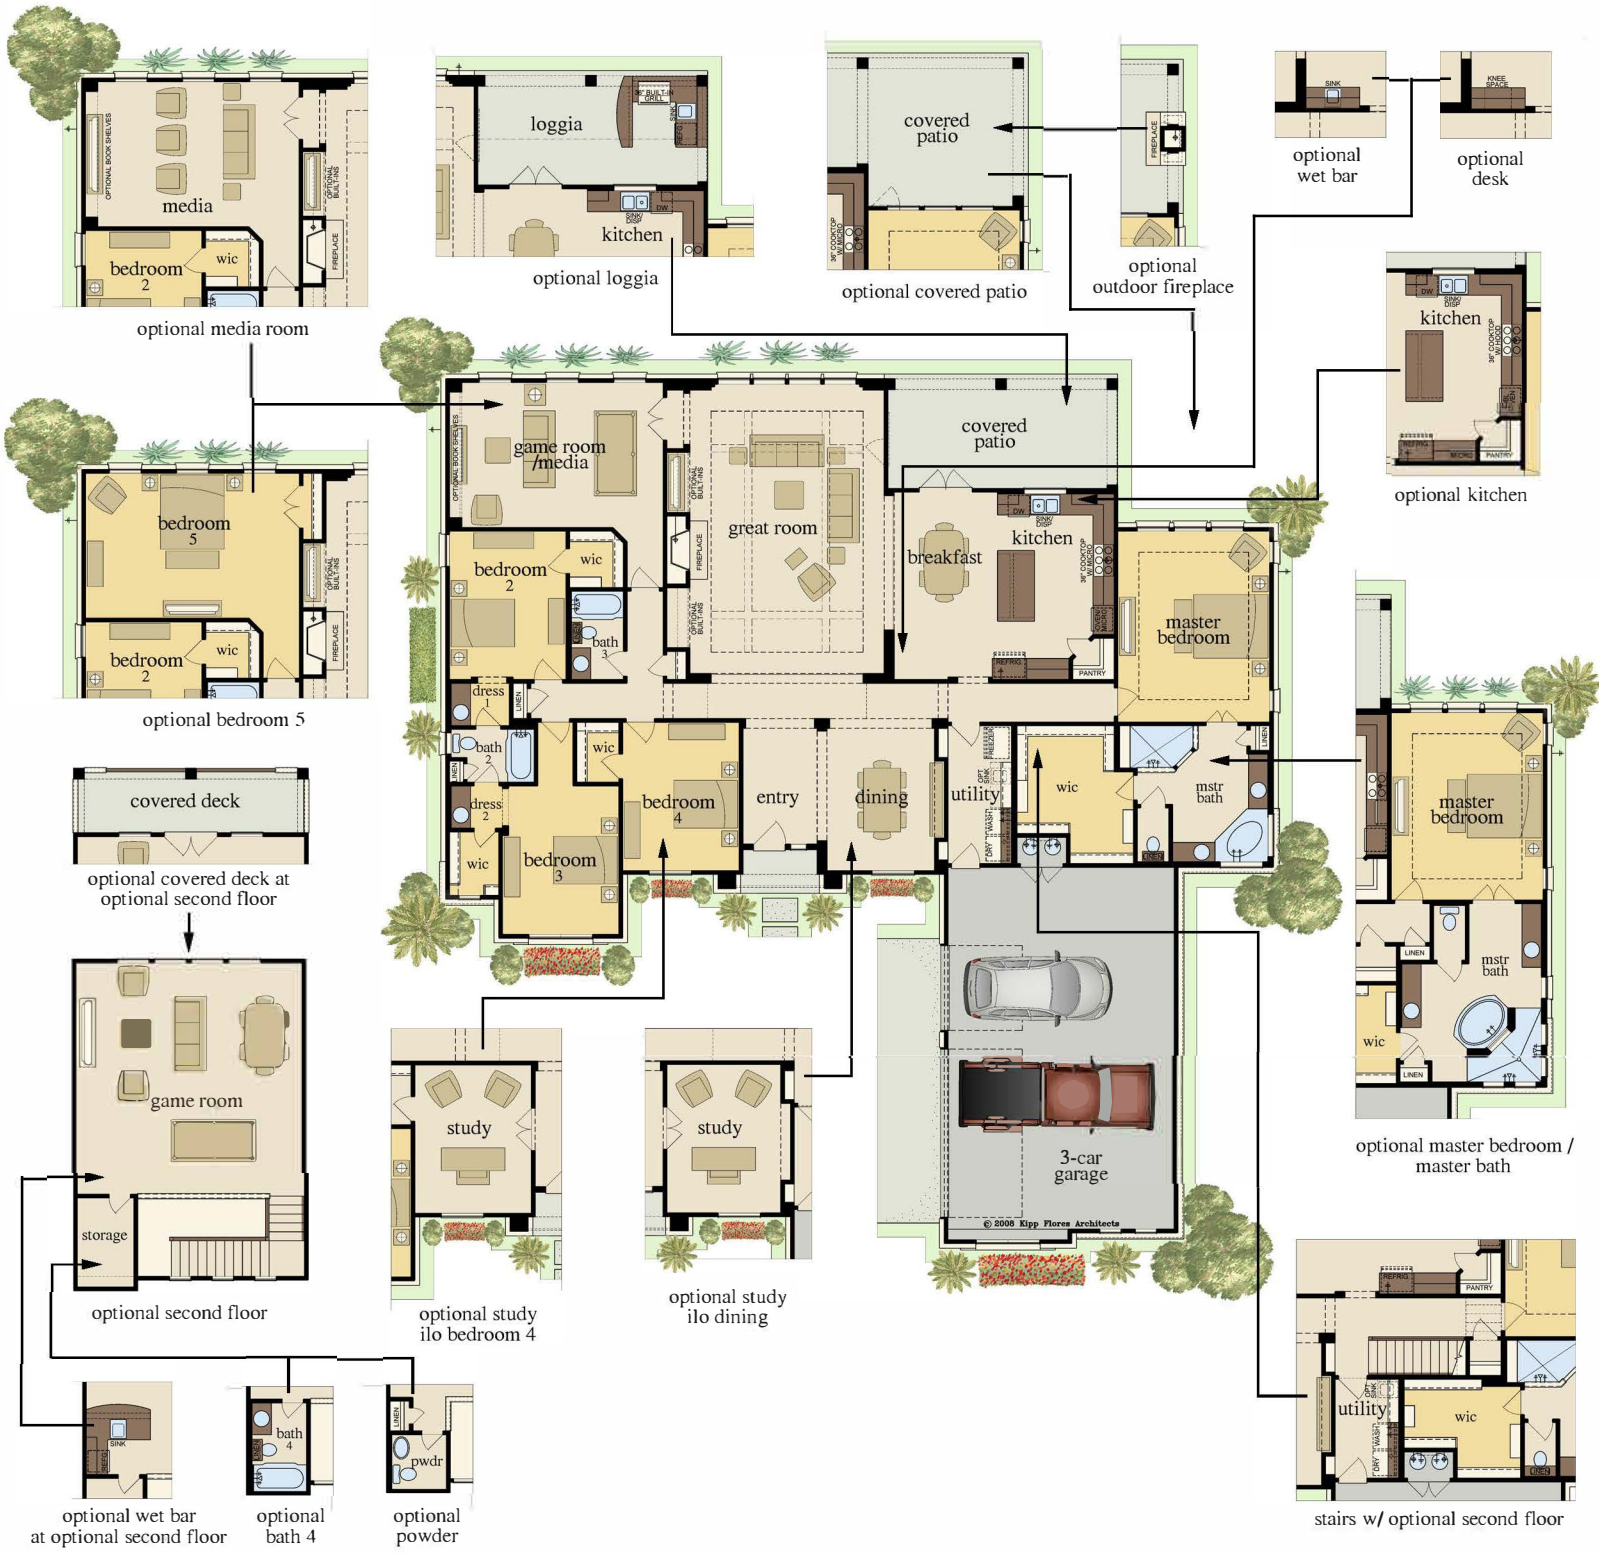

CAROTHERS

EXECUTIVE HOMES

THE DOMINION

3318 Sq. Ft.

254.773.0600 SALES LINE | www.CAROTHERSTX.com | FOURTH GENERATION HOME BUILDER

SQUARE FOOTAGE & DIMENSIONS ARE APPROXIMATE. PRICING WILL VARY BASED ON LOT SELECTION, OPTIONS SELECTED & CUSTOMIZATION.

TO IMPROVE OUR DESIGN, FEATURES ARE SUBJECT TO CHANGE WITHOUT NOTICE. © PROTECTED BY COPYRIGHT LAWS.

CAROTHERS
EXECUTIVE HOMES

THE DOMINION
3318 Sq. Ft.

ELEVATION 'A'

ELEVATION 'A'
W/ OPTIONAL GARE ROOM

ELEVATION 'B'

ELEVATION 'B'
W/ OPTIONAL GARE ROOM

254.773.0600 SALES LINE | www.CAROTHERSTX.com | FOURTH GENERATION HOME BUILDER

SQUARE FOOTAGE & DIMENSIONS ARE APPROXIMATE. PRICING WILL VARY BASED ON LOT SELECTION, OPTIONS SELECTED & CUSTOMIZATION.
TO IMPROVE OUR DESIGN, FEATURES ARE SUBJECT TO CHANGE WITHOUT NOTICE. © PROTECTED BY COPYRIGHT LAWS.